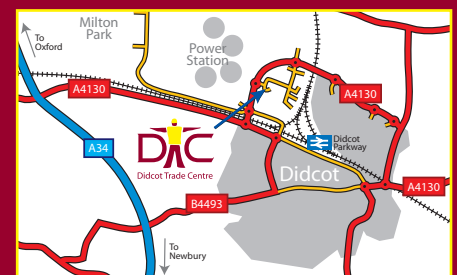

OPENING HOURS:

**Monday to Friday
7.30am - 5.30pm**

Late Night Thursday - 6.30pm

**Saturday
8.00am - 2.30pm**

Didcot Trade Centre
Unit 2 Harrier Park, Hawksworth
Southmead Industrial Estate
Didcot, Oxfordshire OX11 7PL

**t: 01235 815432 f: 01235 819385
didcottradecentre.com**